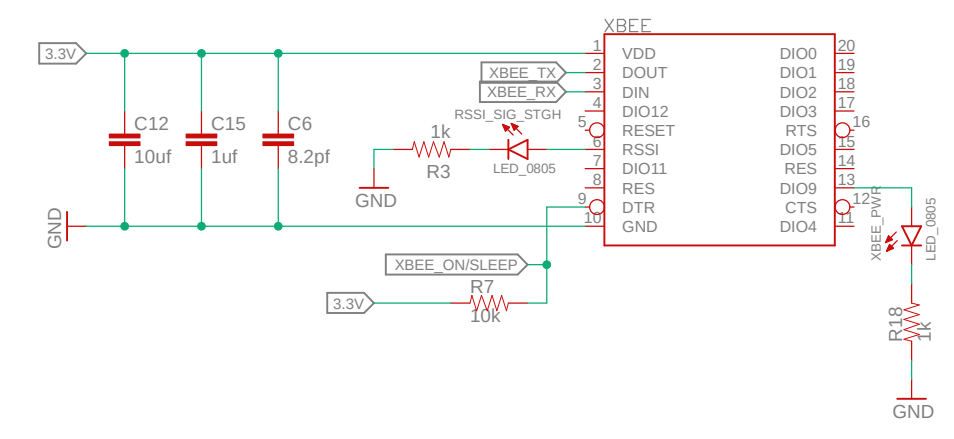

Microcontroller

Xbee

Solar Charger Header

Programming Circuit

Voltage Reg