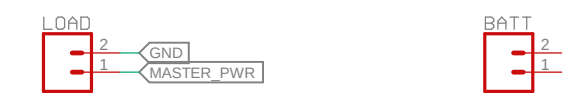

Microcontroller

Xbee

Solar Charger Header

Programming Circuit

Voltage Reg