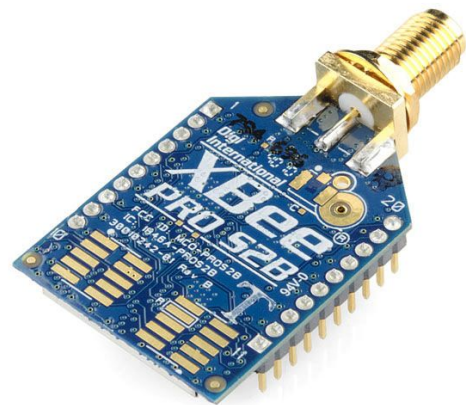

Current Progress

- Currently
 - Research
 - Arduino tutorials
 - XBee configurations
- Next task:
 - Test XBee communication
 - Learning Eagle

End.

Works Cited

Website Citations:

<https://learn.sparkfun.com/tutorials/exploring-xbees-and-xctu>

<http://www.digi.com/products/xbee-rf-solutions/xctu-software/xctu>

<https://www.sparkfun.com/products/12847>

Picture Citations:

<https://cdn.sparkfun.com//assets/parts/4/8/9/3/10419-01.jpg>

<http://images.newcars.com/images/car-pictures/original/2014-Scion-xB-Wagon-Base-4dr-Wagon-Photo-2.png>