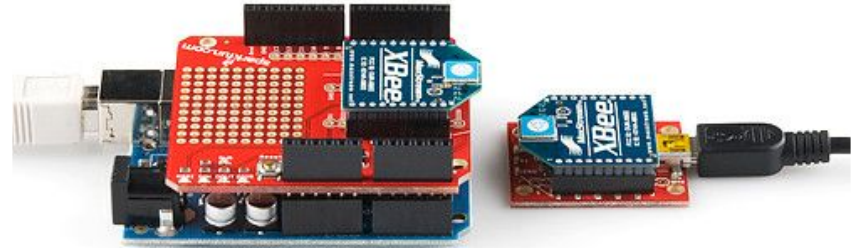

XBee

Physical and Virtual Network Testing and Simulation

Raydan Bala
Ernesto Lorenzo

Introduction

Raydan Bala
Team Lead

Ernesto Lorenzo

Project Overview

- XBee: Wireless Transceiver
- Objective: Build a test board to check functionality of XBees
 - Reduce debug time of other projects
 - Sends and Receives data
 - Test communication between two XBees

Motivation and Goals

Motivation:

- Real-world applications of EE concepts
- Gain experience working with others towards a common goal
- Learning new hardware and software skills

Goals:

- Complete design project in a timely manner
- Design fully functional test boards

Team Approach

- Phase 1: Understanding Arduino and XBee
Arduino tutorials
Configuration of XBee Pro S2B
- Phase 2: Prototype PCB
Communication between two XBees
Prototype test setup
- Phase 3: Final PCB board
Finalize setup