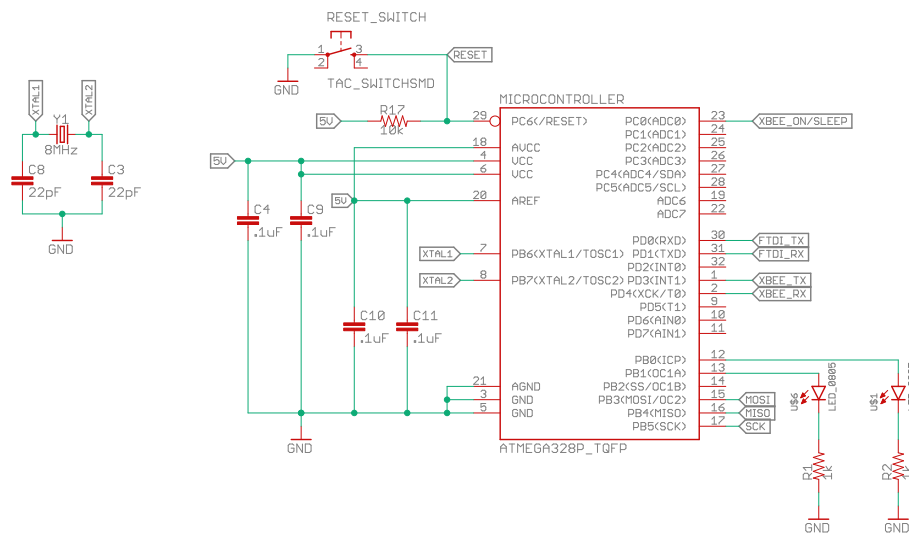

Microcontroller

Xbee

Solar Charger Header

Programming Circuit

Voltage Reg

| | |
|-----------|-------------------|
| Title: | Bumblebee_S20_v2 |
| Version: | |
| Date: | 2/24/2020 4:43 PM |
| Drawn By: | 1/1 |