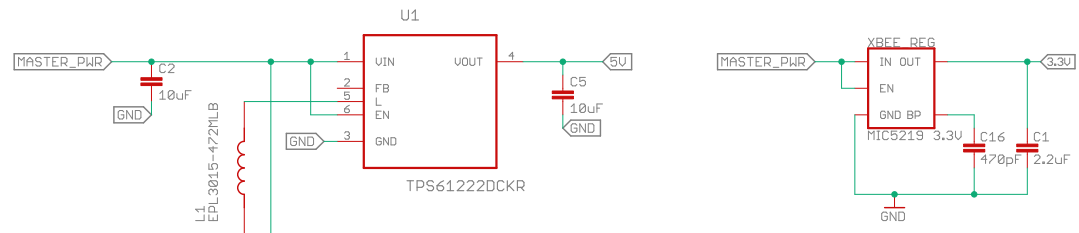

Microcontroller

Xbee

Solar Charger Header

Programming Circuit

Voltage Reg

| | |
|-----------|-------------------|
| Title: | Bumblebee_S20_v2 |
| Version: | |
| Date: | 2/24/2020 4:43 PM |
| Drawn By: | 1/1 |