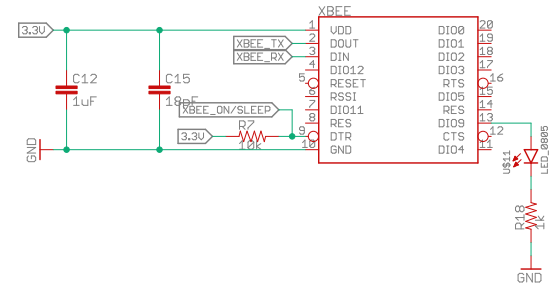

Microcontroller

Xbee

Solar Charger Header

Programming Circuit

Voltage Reg

| | |
|-----------|-------------------|
| Title: | Bumblebee_S20_v2 |
| Version: | |
| Date: | 2/24/2020 4:43 PM |
| Drawn By: | 1/1 |