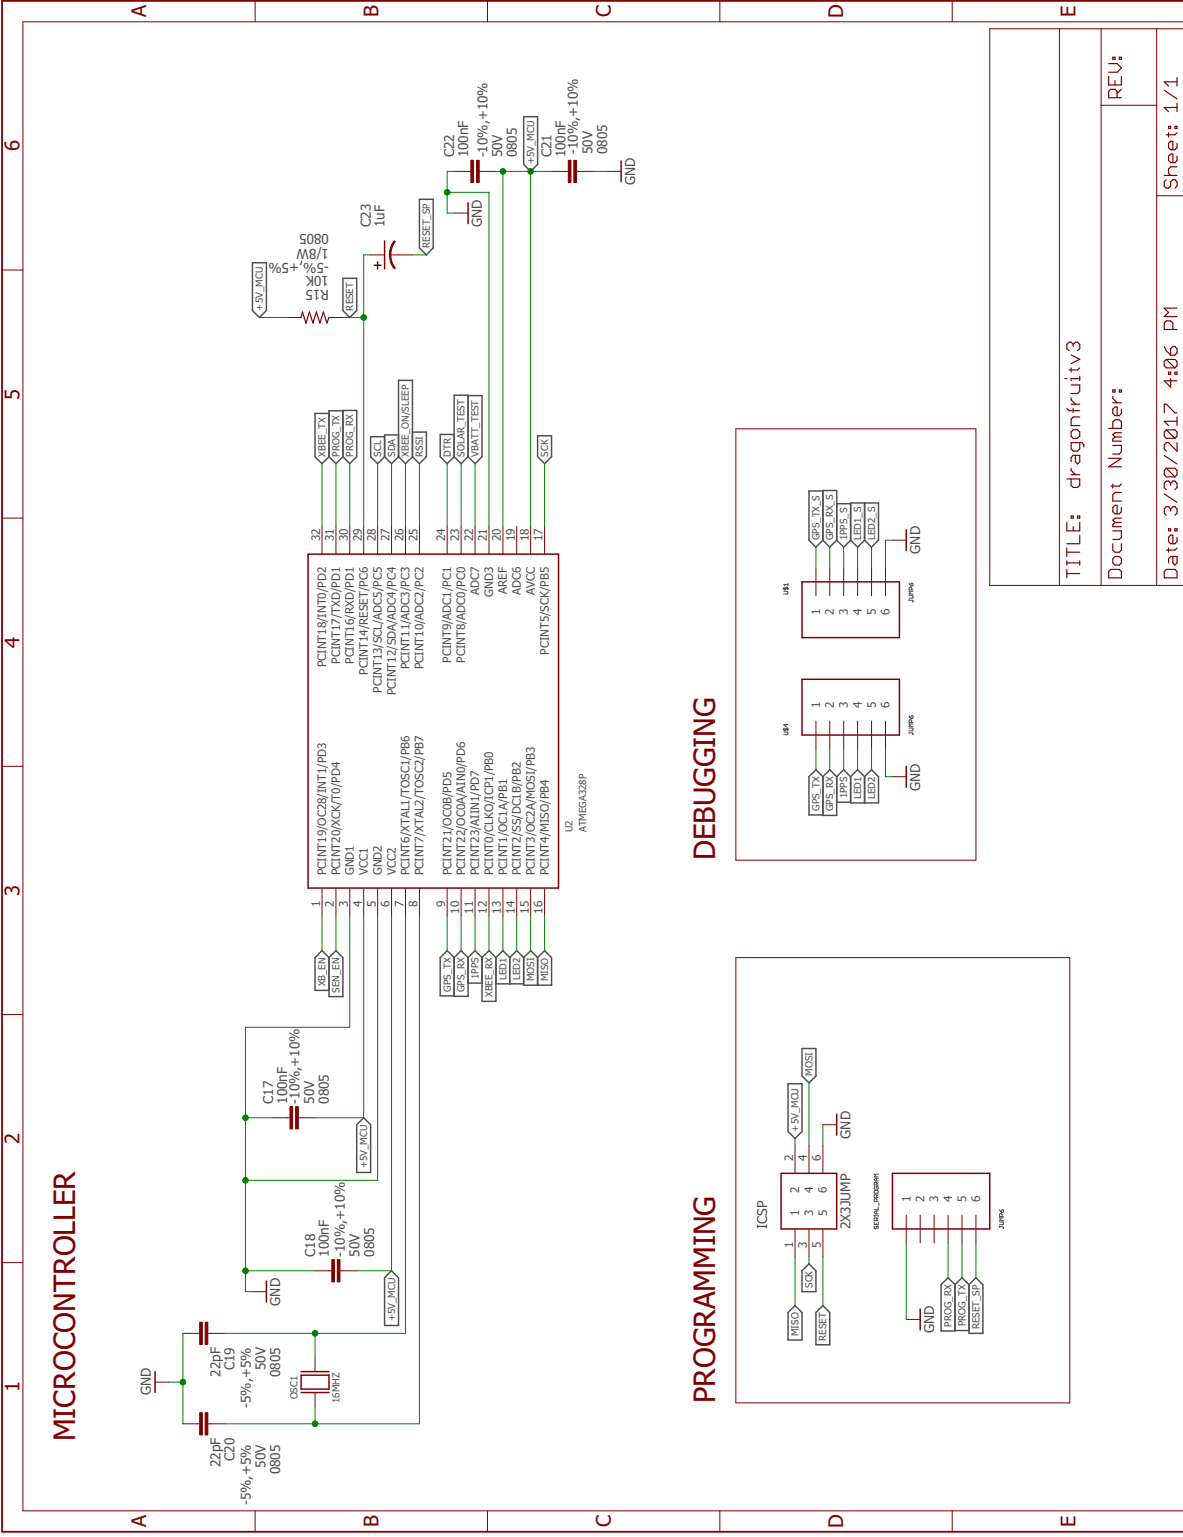

TITLE: dragonfruitv3
Document Number:
Date: 3/30/2017 4:06 PM
Sheet: 1/1

TITLE: dragonfruitv3
Document Number:
Date: 3/30/2017 4:06 PM
Sheet: 1/1

**PROGRAMMING**

**DEBUGGING**

TITLE: dragonfruitv3

Document Number:

Date: 3/30/2017 4:06 PM

Sheet: 1/1

1 2 3 4 5 6

### GLOBAL POSITION SYSTEM

### REAL TIME CLOCK

TITLE: dragonfruitv3	
Document Number:	REV:
Date: 3/30/2017 4:06 PM	Sheet: 1/1

HUMIDITY SENSOR

SOLAR IRRADIANCE SENSOR

PRESSURE/TEMPERATURE SENSOR

TITLE: dragonfruitv3

Document Number:

REV: