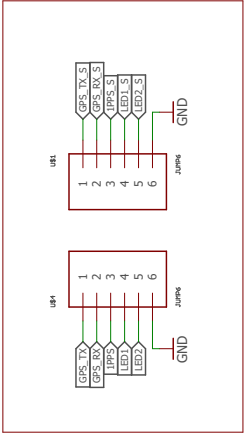

TITLE: dragonfruitv3
Document Number:
Date: 3/30/2017 4:06 PM
Sheet: 1/1

TITLE: dragonfruitv3
Document Number:
Date: 3/30/2017 4:06 PM
Sheet: 1/1

**PROGRAMMING**

**DEBUGGING**

TITLE: dragonfruitv3

Document Number: