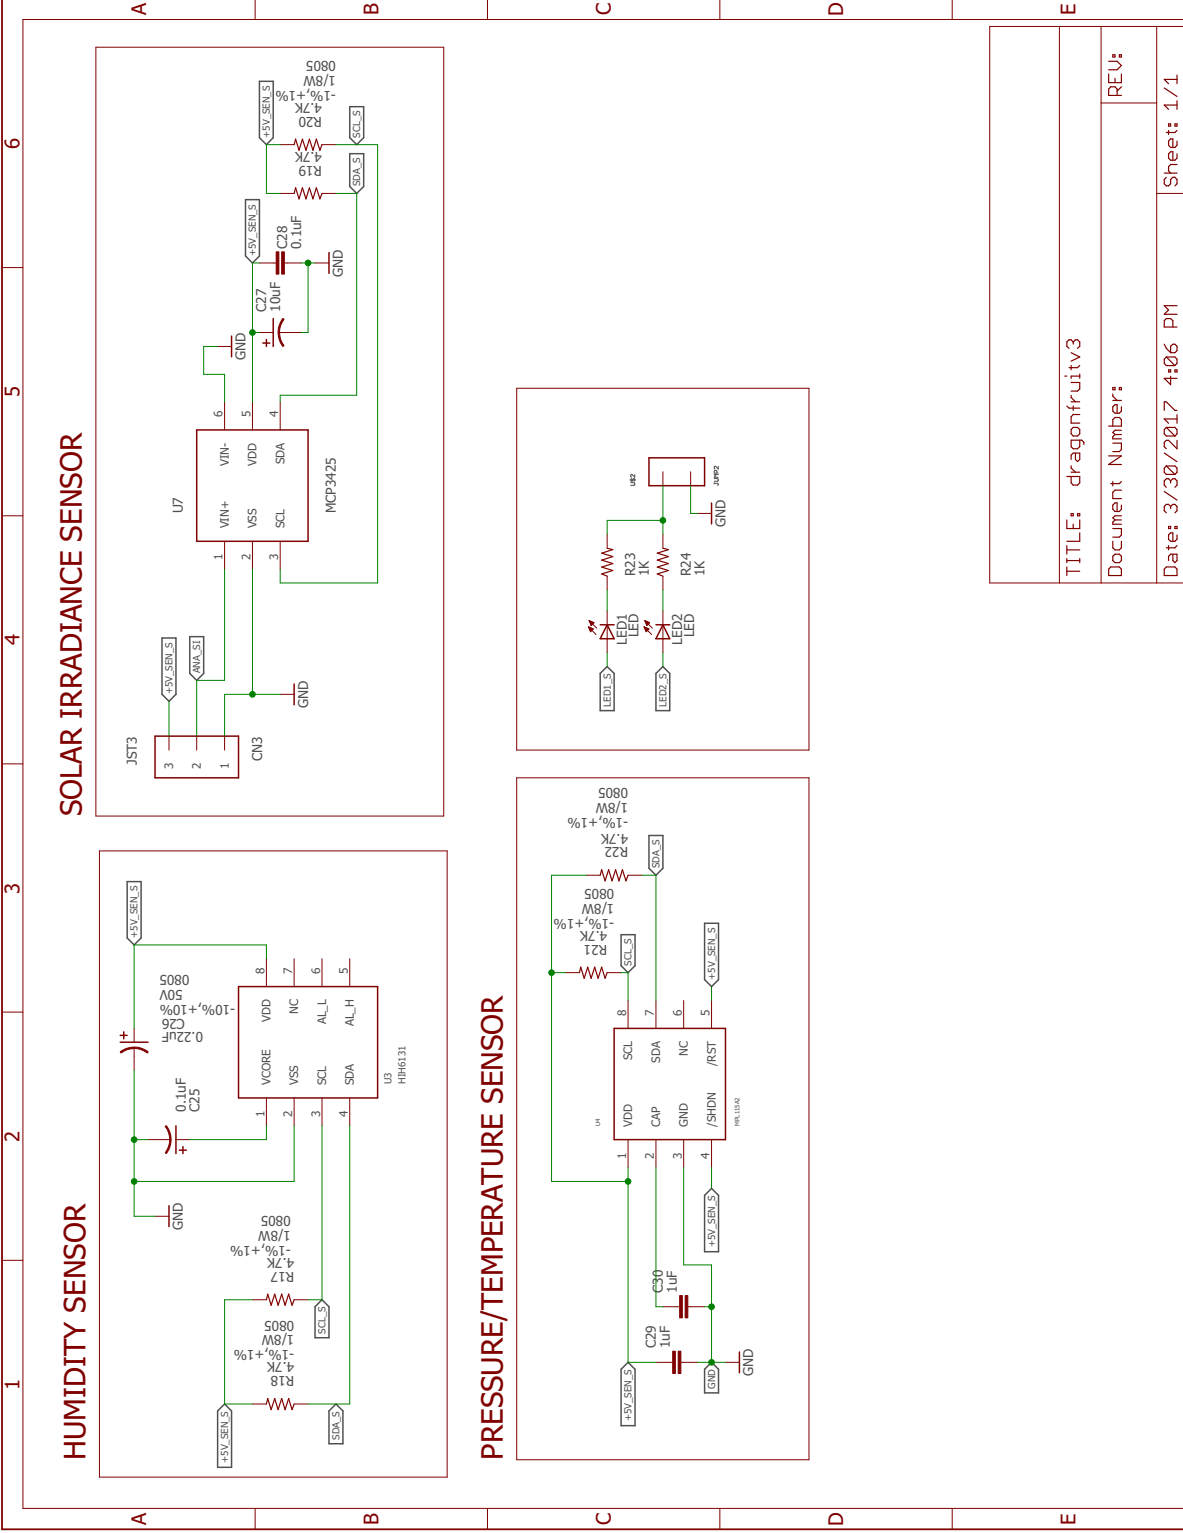

### XBEE COMMUNICATION

### GLOBAL POSITION SYSTEM

### REAL TIME CLOCK

TITLE: dragonfruitv3	
Document Number:	REV:
Date: 3/30/2017 4:06 PM	Sheet: 1/1

HUMIDITY SENSOR

SOLAR IRRADIANCE SENSOR

PRESSURE/TEMPERATURE SENSOR

TITLE: dragonfruitv3

Document Number:

REV: