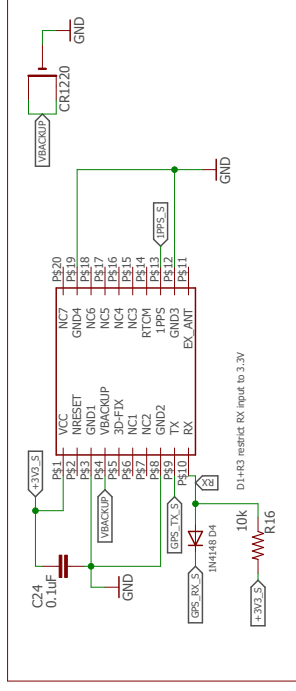

### REAL TIME CLOCK

TITLE: dragonfruitv3	
Document Number:	REV:
Date: 3/30/2017 4:06 PM	Sheet: 1/1

HUMIDITY SENSOR

SOLAR IRRADIANCE SENSOR

PRESSURE/TEMPERATURE SENSOR

TITLE: dragonfruitv3

Document Number:

REV: