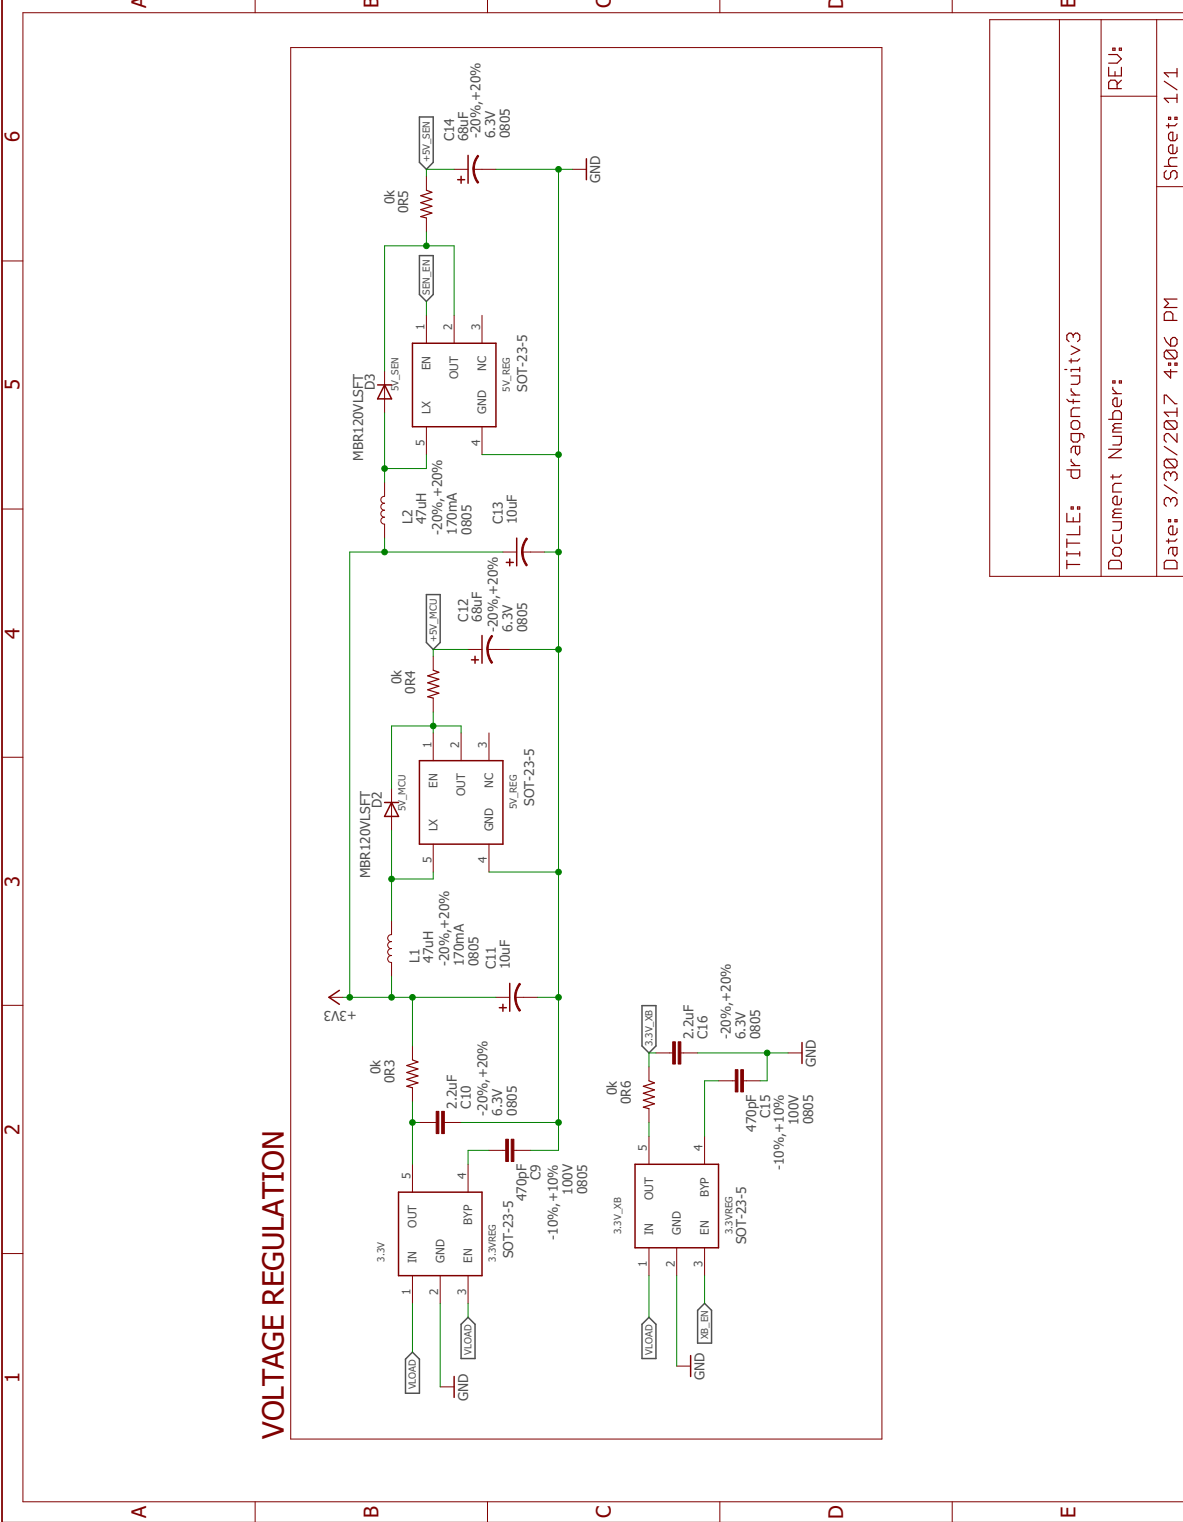

TITLE: dragonfruitv3
Document Number:
Date: 3/30/2017 4:06 PM
Sheet: 1/1

TITLE: dragonfruitv3
Document Number:
Date: 3/30/2017 4:06 PM
Sheet: 1/1

**PROGRAMMING**

**DEBUGGING**

TITLE: dragonfruitv3

Document Number:

### GLOBAL POSITION SYSTEM

### REAL TIME CLOCK

TITLE: dragonfruitv3	
Document Number:	REV:
Date: 3/30/2017 4:06 PM	Sheet: 1/1

HUMIDITY SENSOR

SOLAR IRRADIANCE SENSOR

PRESSURE/TEMPERATURE SENSOR

TITLE: dragonfruitv3

Document Number:

REV: