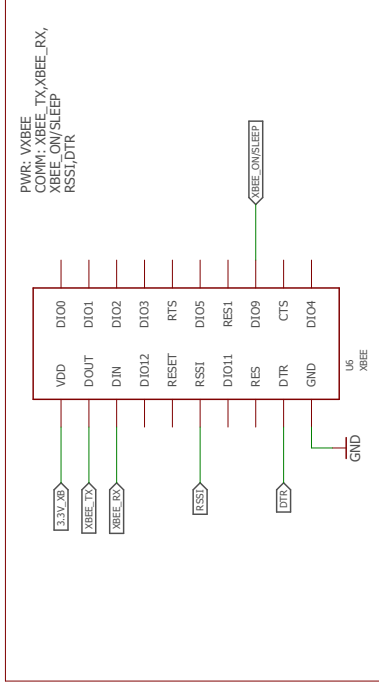

1 2 3 4 5 6

XBEE COMMUNICATION